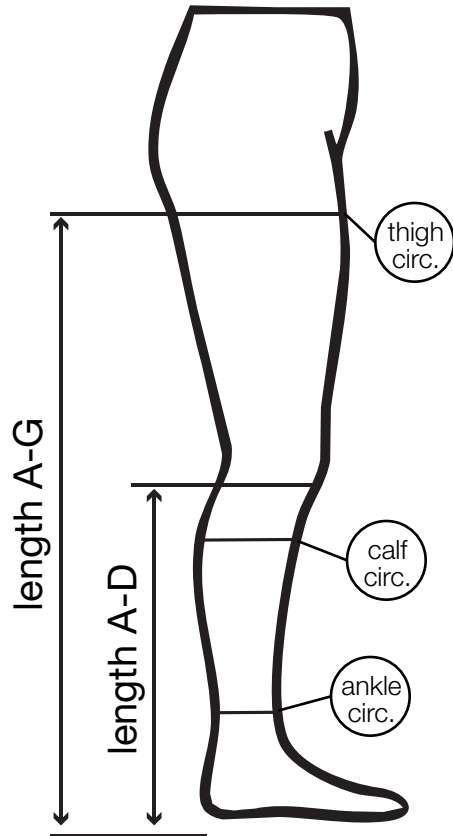

Juzo Sizing Chart

Soft 2000, Naturally Sheer 2100 and Silver Soft 2060 models
 15-20 mmHg, 20-30 mmHg, 30-40 mmHg
 Knee, thigh, and pantyhose

	I	II	III	IV	V
Pantyhose Thigh circ.	16¼"-23½" 41-60cm	19½"-26¾" 50-68cm	21¼"-29½" 54-75cm	22½"-31" 57-79cm	24½"-33½" 62-85cm
Thigh High Thigh circ.	17¾"-21½" 45-55cm	19½"-24" 50-61cm	21¼"-26¾" 54-68cm	22½"-28¾" 57-73cm	24½"-30¾" 62-78cm
Calf circ.	11½"-15" 29-38cm	13¼"-17" 34-43cm	14½"-19¼" 37-49cm	16¼"-21" 41-53cm	18"-23" 46-58cm
Ankle circ.	7"-8¼" 18-21cm	8¼"-9½" 21-24cm	9½"-10¾" 24-27cm	10¾"-12¼" 27-31cm	12¼"-13¾" 31-35cm

Knee high length A-D

A-D Regular - 15 ¾"-18 ¼" (40-46 cm)
 A-D Short - 13-15 ¾" (34-40 cm)

Thigh high and Panty length A-G

A-G / A-T Regular - 28 ¼" - 32 ¾" (72-83 cm)
 A-G / A-T Short - 24 ¾" - 28 ¼" (63-72 cm)